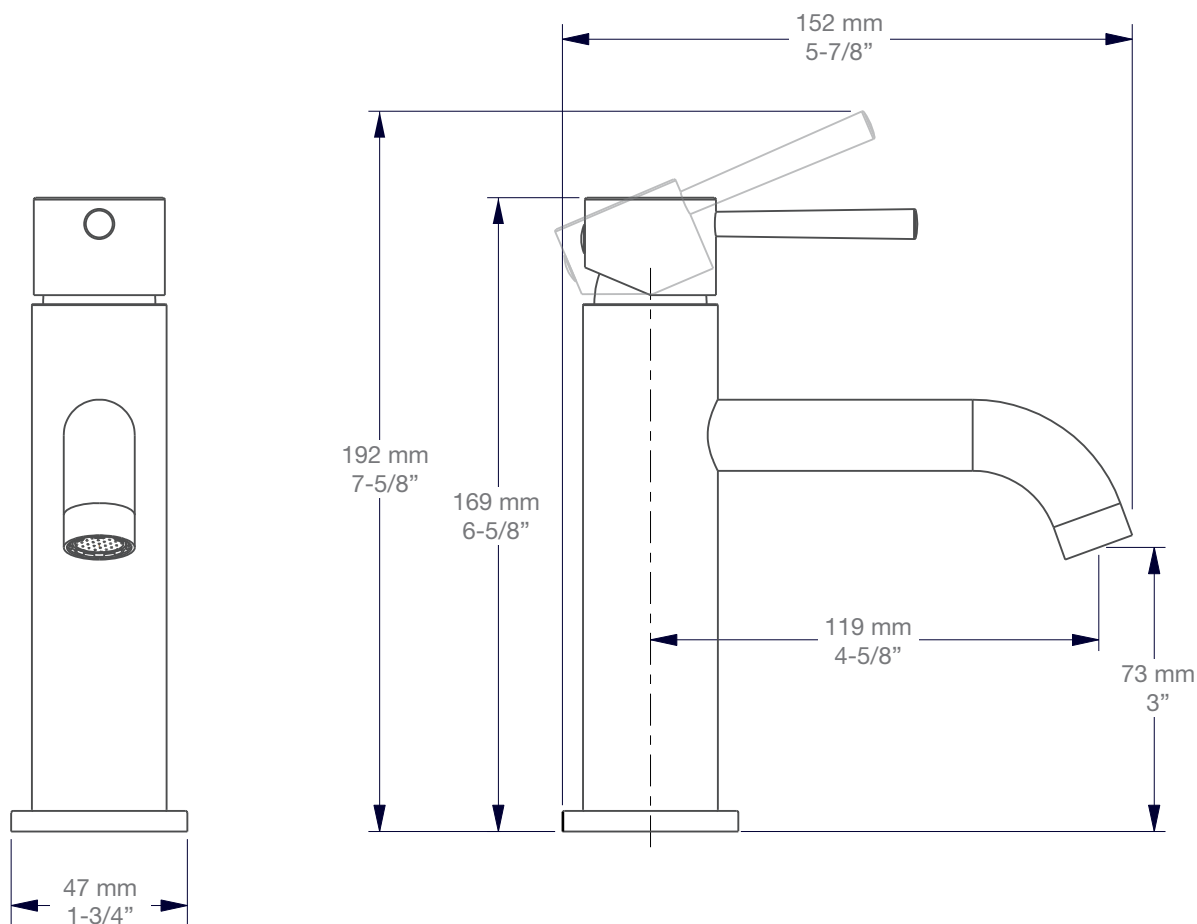

BARIL

STYLE X FONCTION

Fiche Technique / Spec Sheet

B66-1005-1PL-xx

Description

- Robinet de lavabo monotrou, renvoi inclus
- Single hole lavatory faucet, drain included

Cartouche / Cartridge

- CAR-1025-09

Finis disponibles / Available finishes

- CC: Chrome / *Chrome*
- NN: Nickel brossé / *Brushed Nickel*
- KK: Noir mat / *Matte Black*
- BB: Blanc / *White*
- GG: Or / *Gold*
- **: Fini spécial / *Special finish*

Débit / Flow rate (pour option écologiques / for eco friendly options)

B66-1005-1PL-xx	B66-1005-1PL-xx-120	B66-1005-1PL-xx-100	B66-1005-1PL-xx-050
- 5,7 l/min - 60 psi - 1.5 gpm - 60 psi	- 4,5 l/min - 60 psi - 1.2 gpm - 60 psi	- 3,7 l/min - 60 psi - 1.0 gpm - 60 psi	- 1,9 l/min - 60 psi - 0.5 gpm - 60 psi